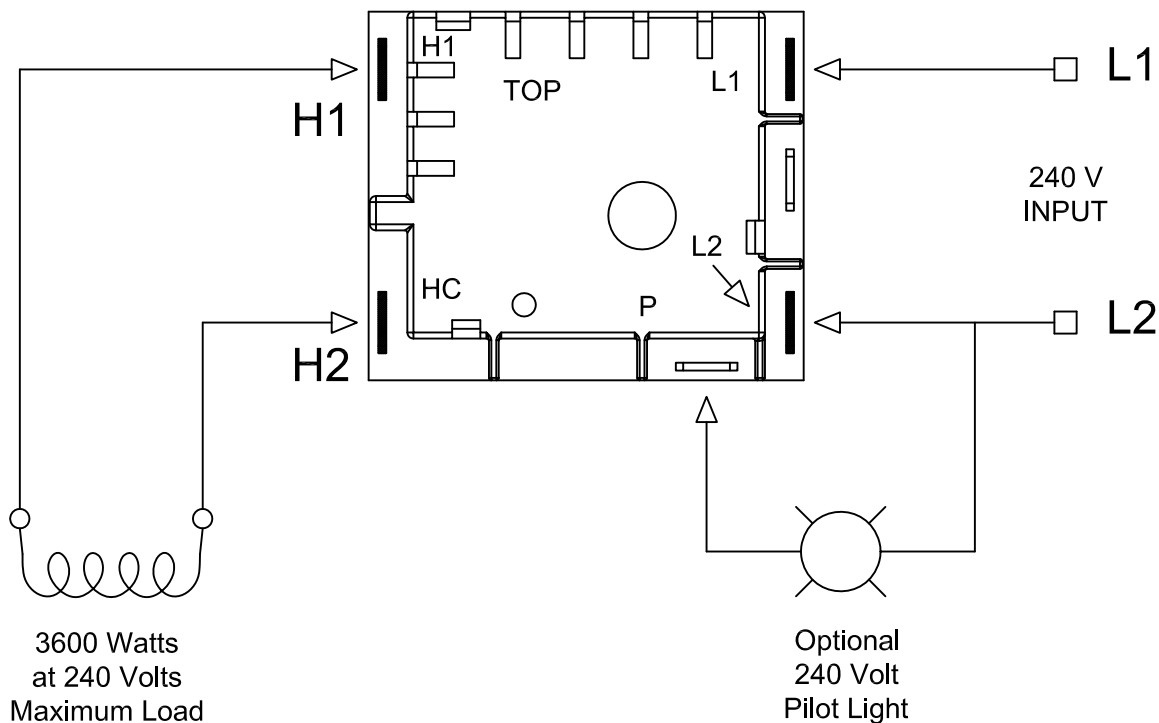

KNOB DETAIL

Mechanical Bi-Metal Operation
 Double Pole Single Throw (DPST) Snap Action
 240 VAC
 3600 Watts Max
 15 Amps Max

INF-20 240 VOLTS

REAR VIEW
 OF INF CONTROL

Note: Supplied with 4 Insulated Female Connectors

Alfresco Heating
 30 Pamaron Way, Suite A,
 Novato CA 94949

INFRATECH Gardena, California 90248 www.infratech-usa.com Phone: (310) 354-1250 Fax: (310) 523-3674	
DISCRIPTION	
INF-20 INPUT REGULATOR 240 VOLT 1Ø 15 AMP MAX	
DATE	ITEM#
Feb. 10, 2017	14-4094
	DRAWN BY:
	MD